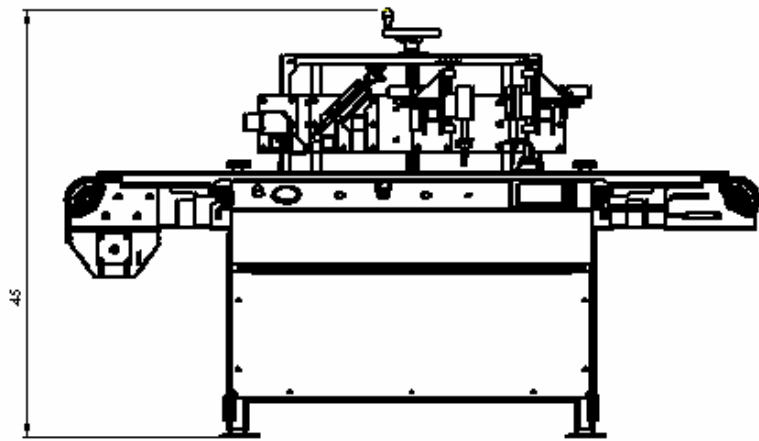

Kalco Corporation
422 Old Nashville Hwy
McMinnville, Tn. 37110
Phone: 931-815-5252
Website: www.kalcocorp.com