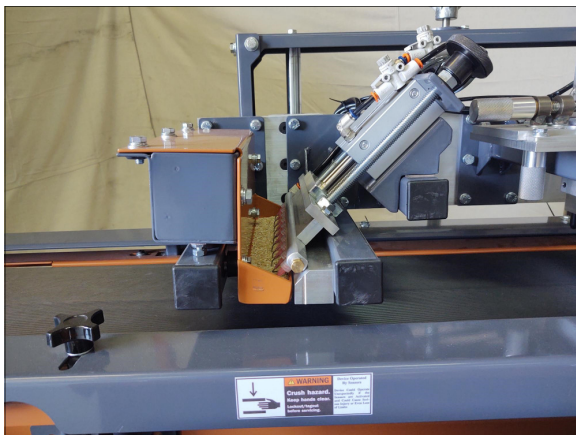

# Auto Seeder

LAWSON PRO SERIES 

## Pro Series Auto Seeder

The KALCO Auto Seeder was designed to accommodate multiple tray and seed sizes, with one adjustment for tray height and easily adjustable width setting.

Our One Shot Configuration system (OSC system) uses a common sense approach to set up your trays. Using manual adjust and electronics you can perform your setup with confidence and accuracy in a matter of seconds while using only 110V AC and 100PSI compressed air.

### Features

- 110v Input / 20 Amp
- 100PSI Compressed Air
- Adjustable for multiple tray sizes
- Programmable for up to 10 tray sizes
- One Shot tray set up system
- Phenolic 2x4 swivel casters
- Seed shaker for accurate seed pickup
- Quick change components
- 1 Year Warranty