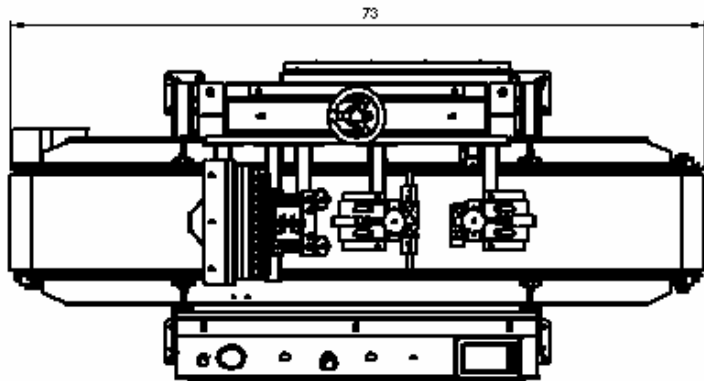

Kalco Corporation
422 Old Nashville Hwy
McMinnville, Tn. 37110
Phone: 931-815-5252
Website: www.kalcocorp.com